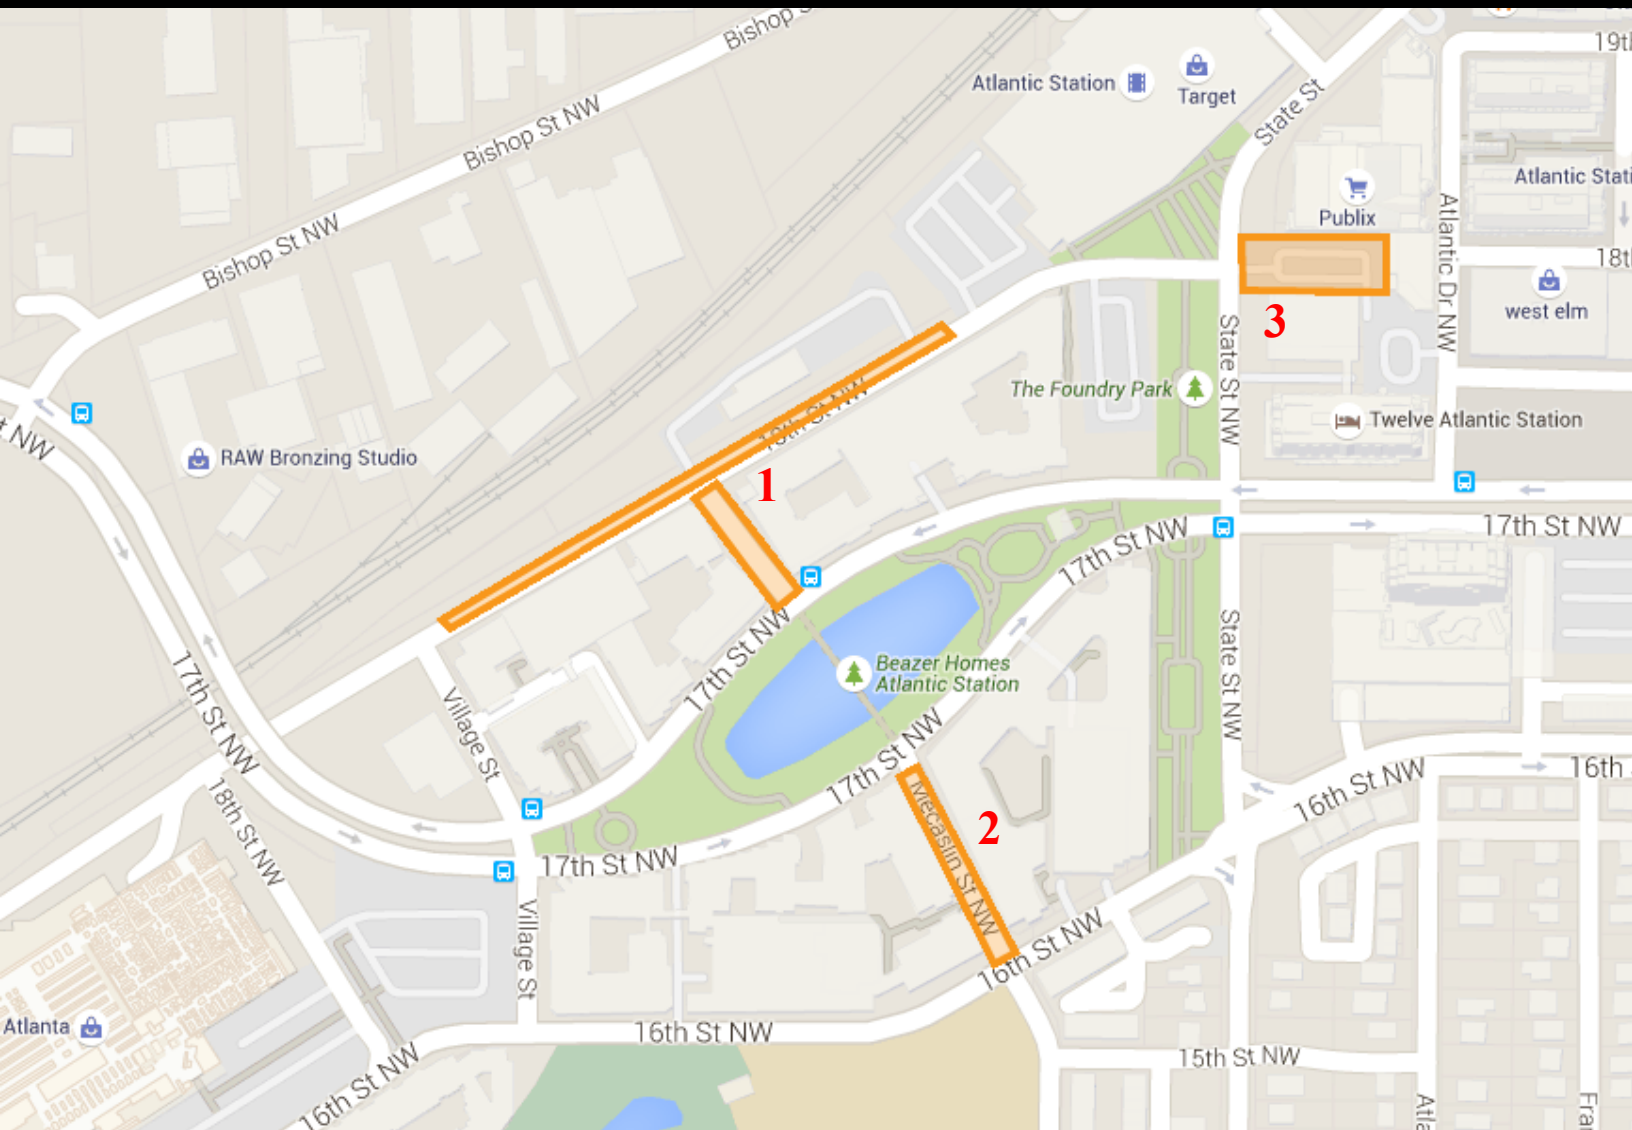

MUSEUM PARKING

1) Northern free street parking

- 18th Street & Mecalvin St

2) Southern free street parking

- Mecalvin St

3) Atlantic Station Parking

- Entrance on State St.
- 2 hour complimentary parking at Atlantic Station.
- Park near Publix Stairwells 8 and 10.

MILLENNIUM GATE
MUSEUM

FREE PARKING