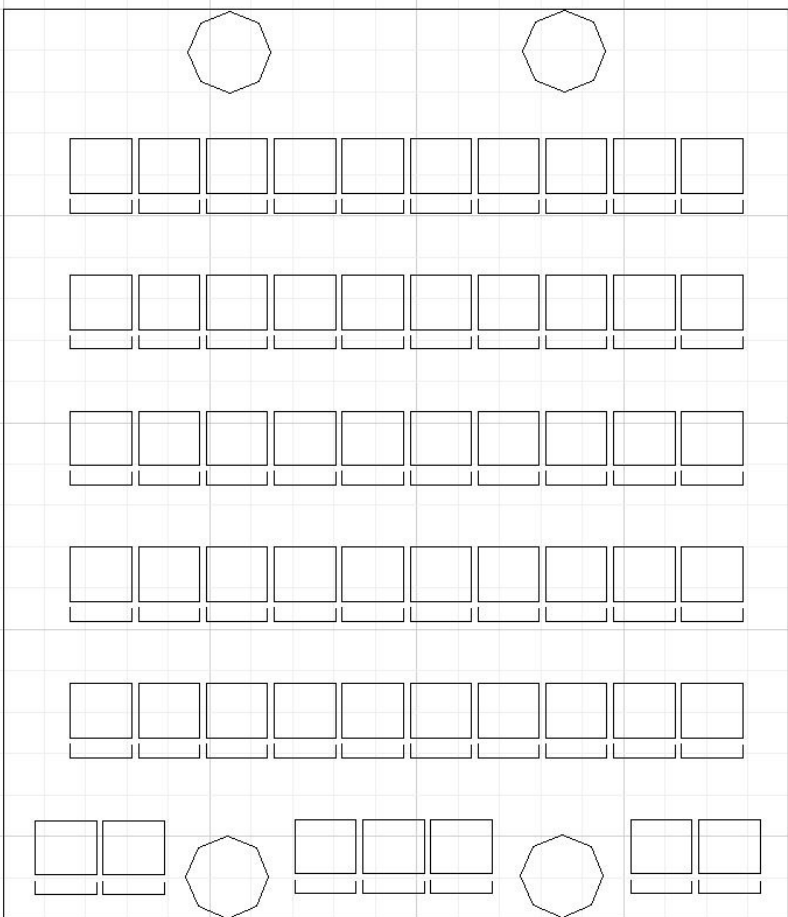

Gallery Two
(5) 48" Round Tables
Seating for 30 Guests

Gallery Two
(7) 36" Round Tables
Seating for 28 Guests

Gallery Two

(4) 60" Round Tables

Seating for 32 Guests

Gallery Two
 Theater-Style Seating
 With Aisle
 For 44 Guests

Gallery Two
 Theater-Style Seating
 For 57 Guests