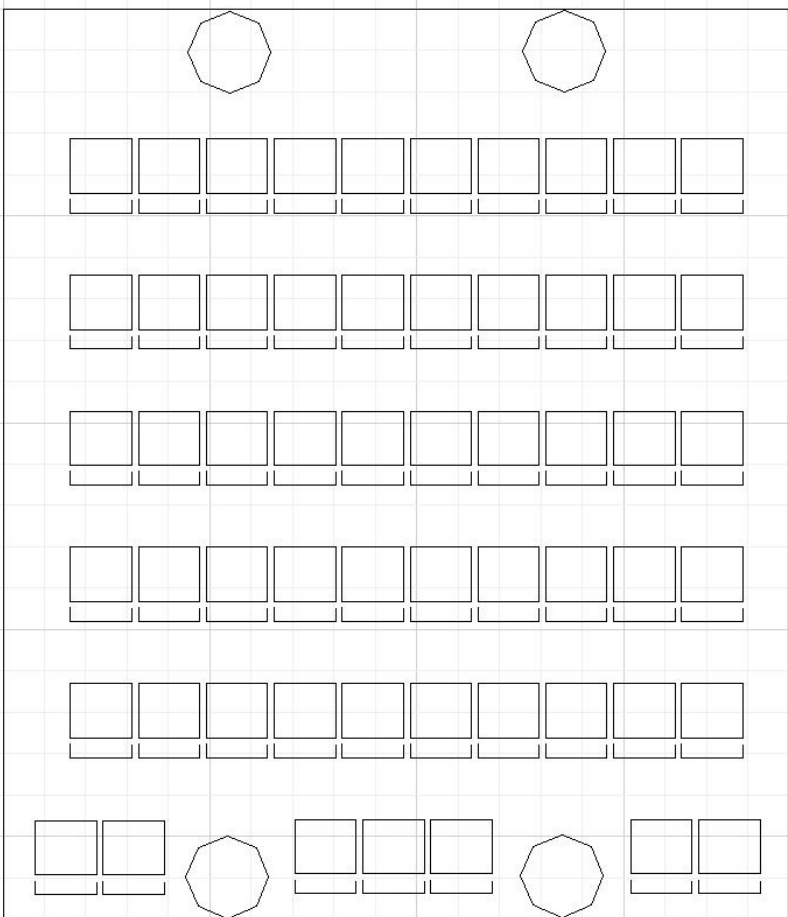

Gallery Two  
(5) 48" Round Tables  
Seating for 30 Guests

Gallery Two  
(7) 36" Round Tables  
Seating for 28 Guests

Gallery Two

(4) 60" Round Tables

Seating for 32 Guests

Gallery Two  
 Theater-Style Seating  
 With Aisle  
 For 44 Guests

Gallery Two  
 Theater-Style Seating  
 For 57 Guests