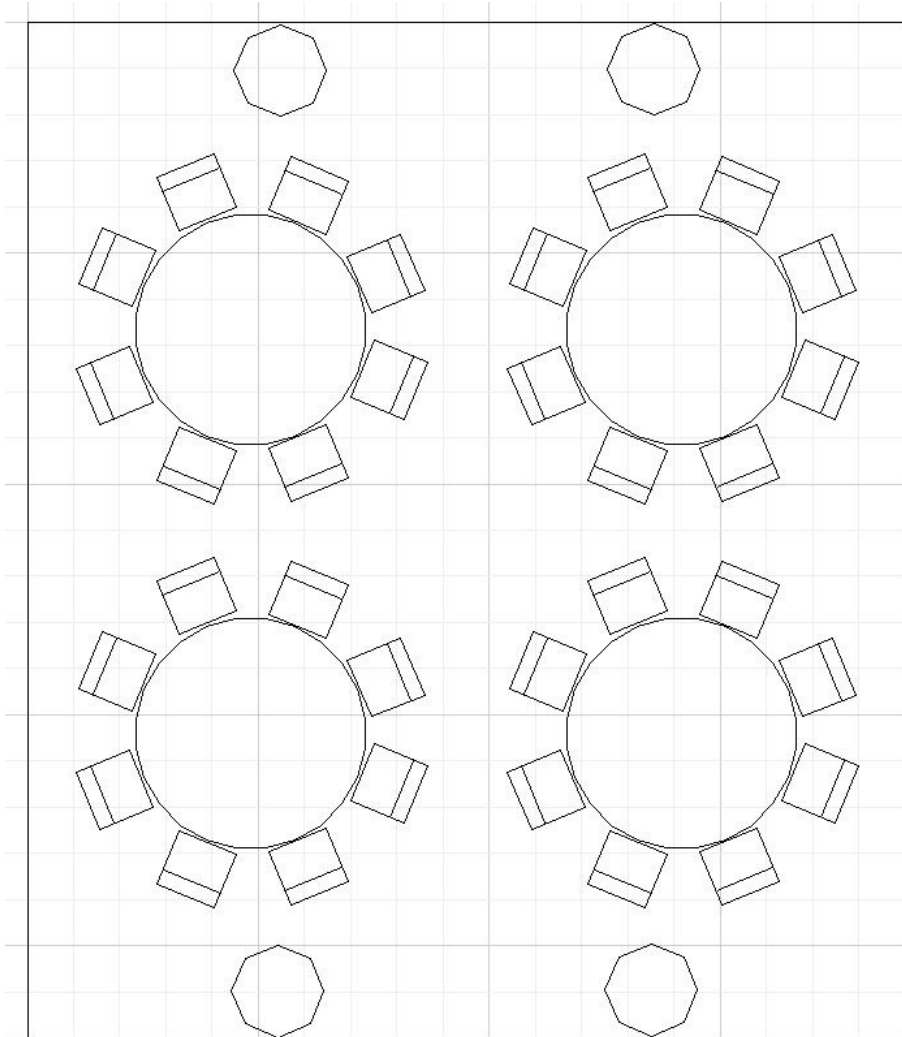

Gallery Two
(5) 48" Round Tables
Seating for 30 Guests

Gallery Two
(7) 36" Round Tables
Seating for 28 Guests

Gallery Two

(4) 60" Round Tables

Seating for 32 Guests

Gallery Two
 Theater-Style Seating
 With Aisle
 For 44 Guests

Gallery Two
 Theater-Style Seating
 For 57 Guests