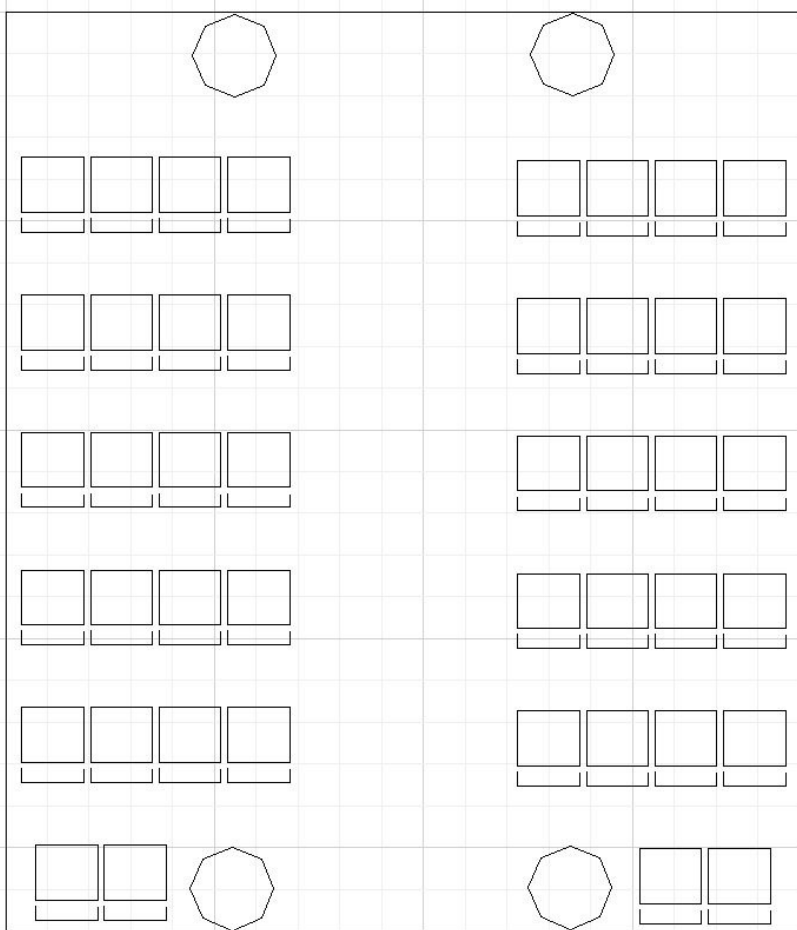

Gallery Two  
(5) 48" Round Tables  
Seating for 30 Guests

Gallery Two  
(7) 36" Round Tables  
Seating for 28 Guests

Gallery Two

(4) 60" Round Tables

Seating for 32 Guests

Gallery Two  
 Theater-Style Seating  
 With Aisle  
 For 44 Guests

Gallery Two  
 Theater-Style Seating  
 For 57 Guests