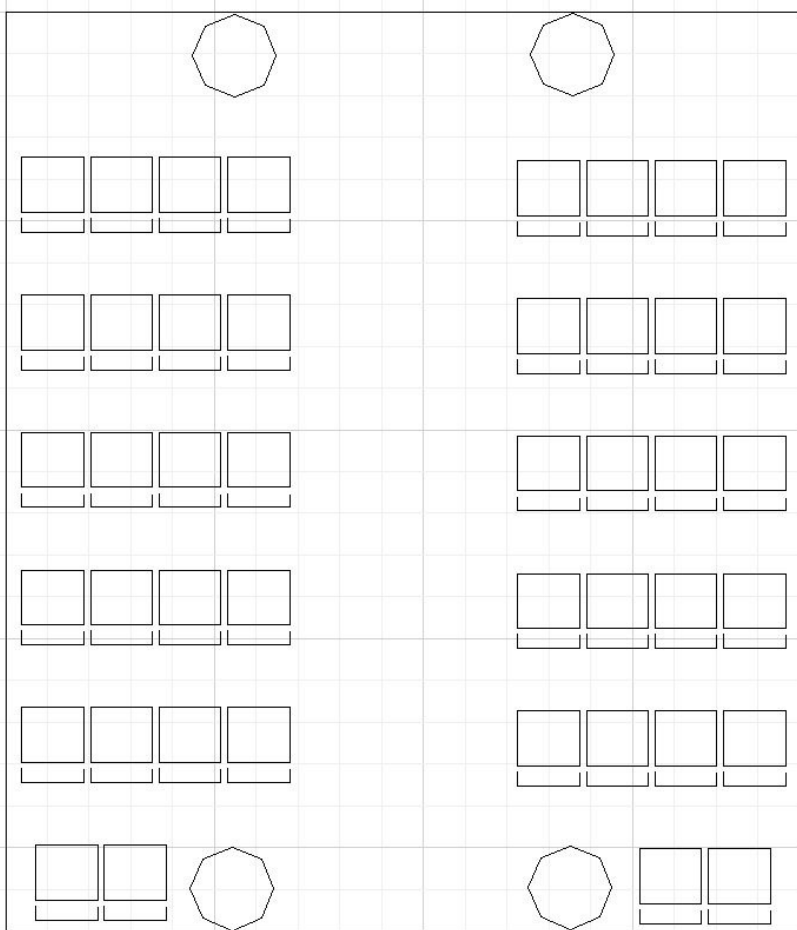

Gallery Two
(5) 48" Round Tables
Seating for 30 Guests

Gallery Two
(7) 36" Round Tables
Seating for 28 Guests

Gallery Two

(4) 60" Round Tables

Seating for 32 Guests

Gallery Two
 Theater-Style Seating
 With Aisle
 For 44 Guests

Gallery Two
 Theater-Style Seating
 For 57 Guests