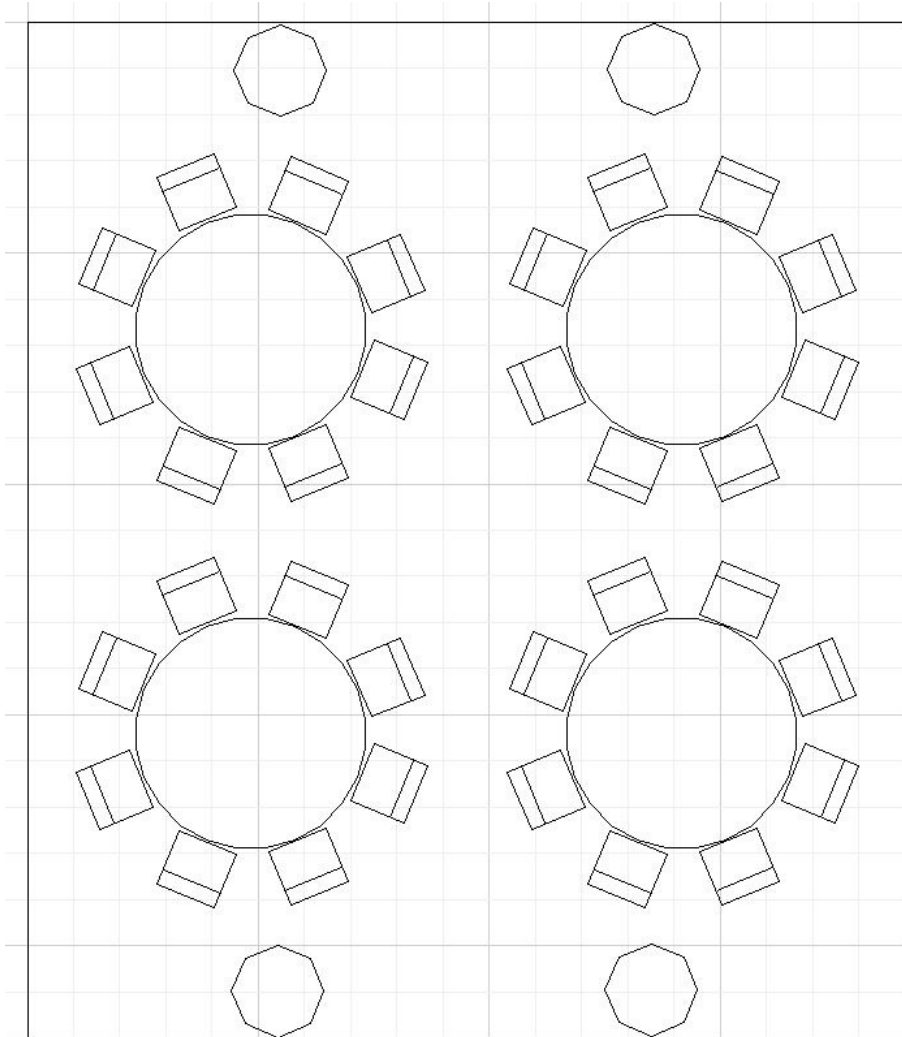

Gallery Two  
(5) 48" Round Tables  
Seating for 30 Guests

Gallery Two  
(7) 36" Round Tables  
Seating for 28 Guests

Gallery Two

(4) 60" Round Tables

Seating for 32 Guests

Gallery Two  
 Theater-Style Seating  
 With Aisle  
 For 44 Guests

Gallery Two  
 Theater-Style Seating  
 For 57 Guests