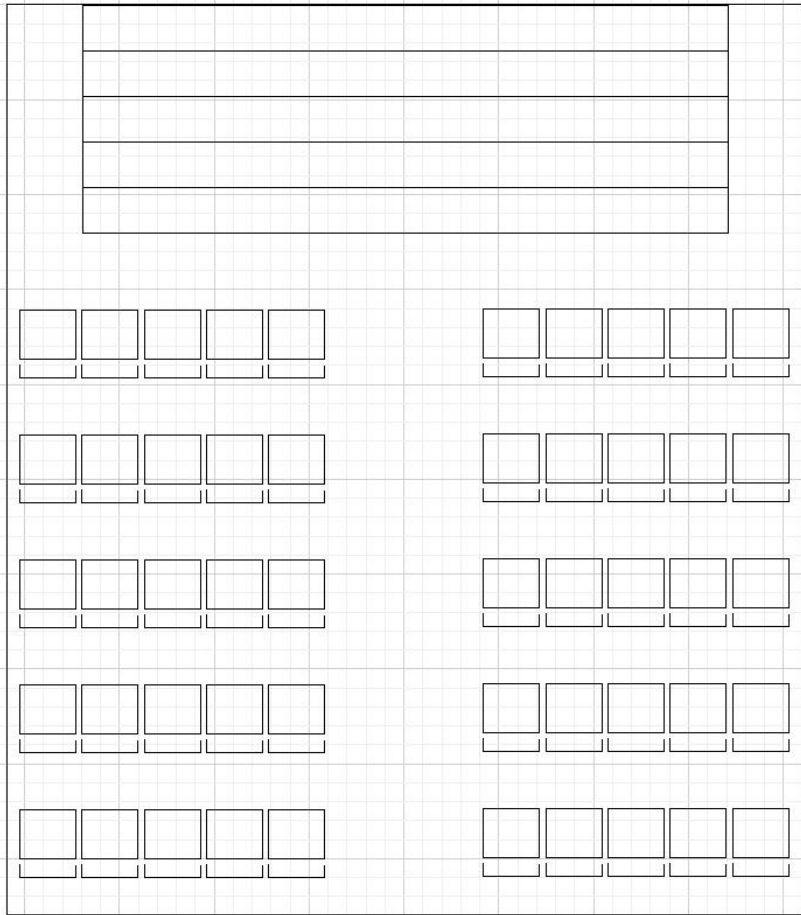

Gallery One
(5) 48" Round Tables
Seating for 30 Guests

Gallery One
(8) 36" Round Tables
Seating for 32 Guests

Gallery One
 Theater-Style Seating
 With Aisle
 For 50 Guests

Gallery One
 Theater-Style Seating
 For 55 Guests