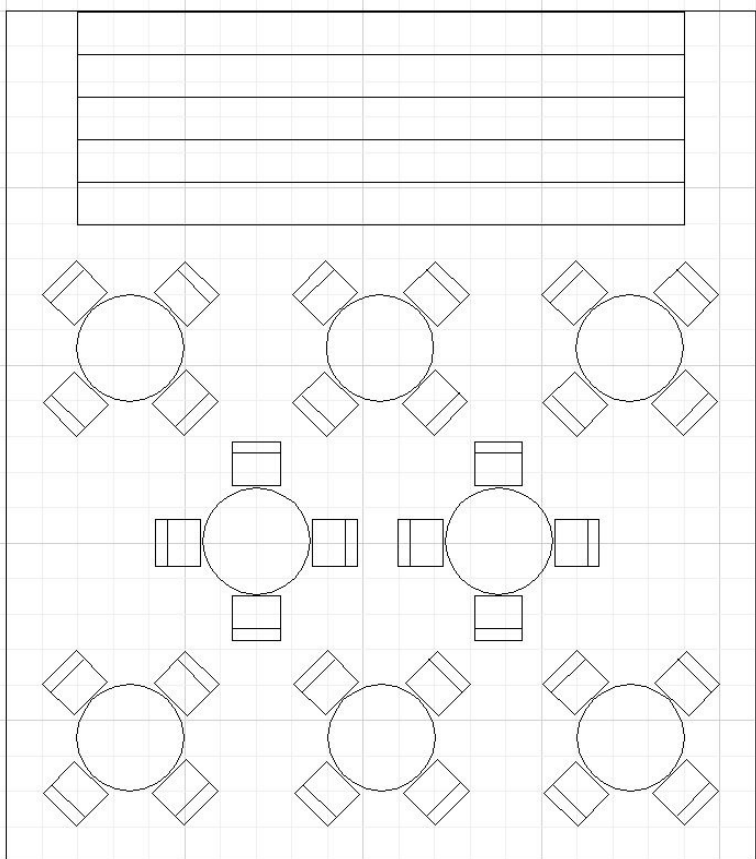

Gallery One  
(5) 48" Round Tables  
Seating for 30 Guests

Gallery One  
(8) 36" Round Tables  
Seating for 32 Guests

Gallery One  
 Theater-Style Seating  
 With Aisle  
 For 50 Guests

Gallery One  
 Theater-Style Seating  
 For 55 Guests