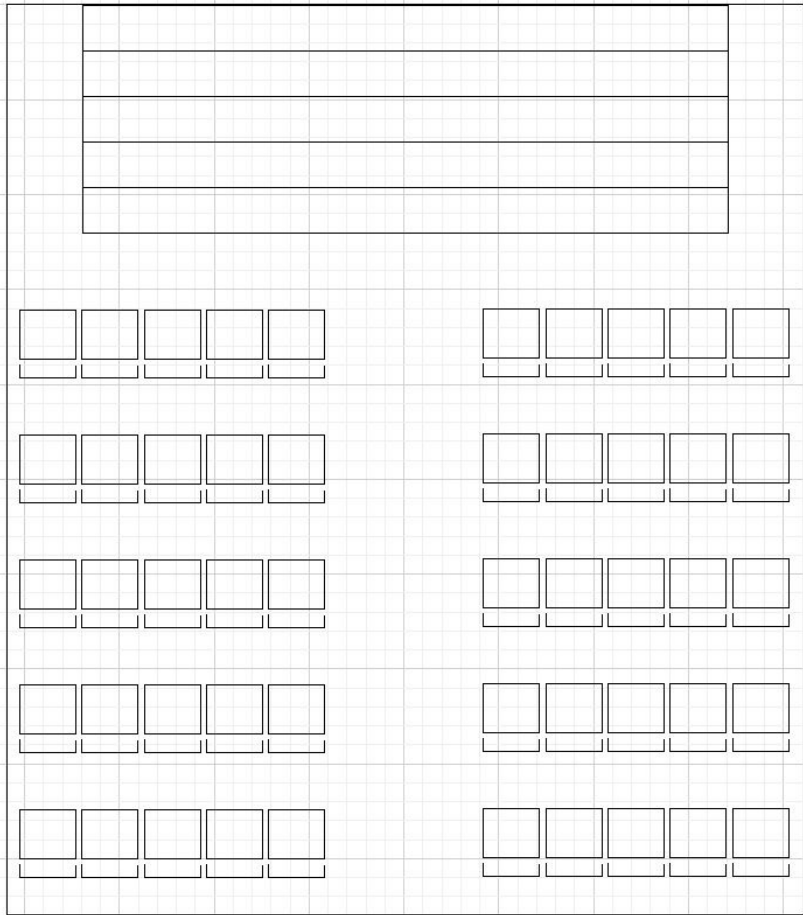

Gallery One  
(5) 48" Round Tables  
Seating for 30 Guests

Gallery One  
(8) 36" Round Tables  
Seating for 32 Guests

Gallery One  
 Theater-Style Seating  
 With Aisle  
 For 50 Guests

Gallery One  
 Theater-Style Seating  
 For 55 Guests