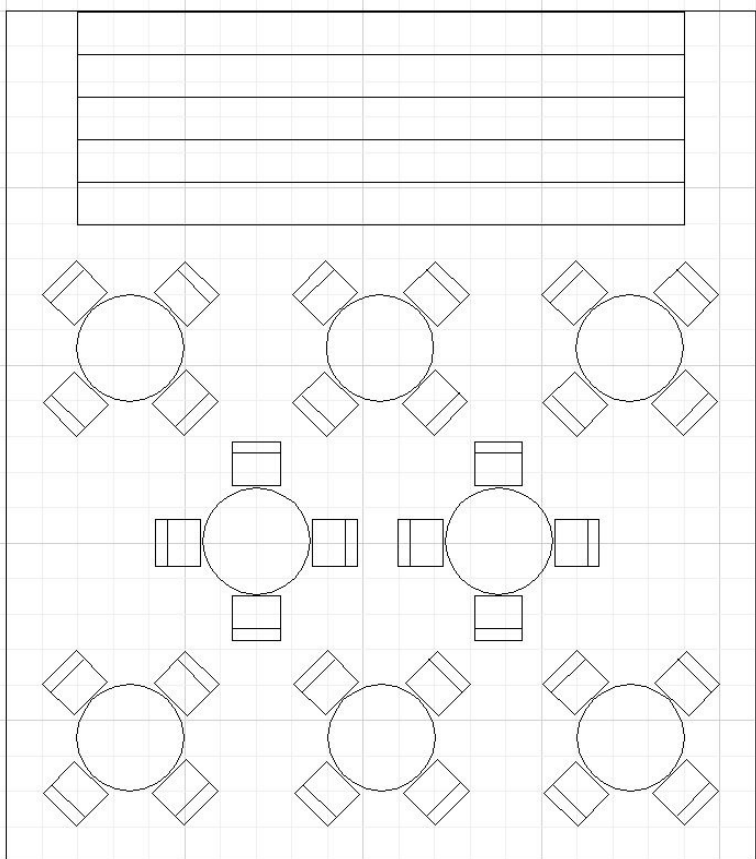

Gallery One
(5) 48" Round Tables
Seating for 30 Guests

Gallery One
(8) 36" Round Tables
Seating for 32 Guests

Gallery One
 Theater-Style Seating
 With Aisle
 For 50 Guests

Gallery One
 Theater-Style Seating
 For 55 Guests